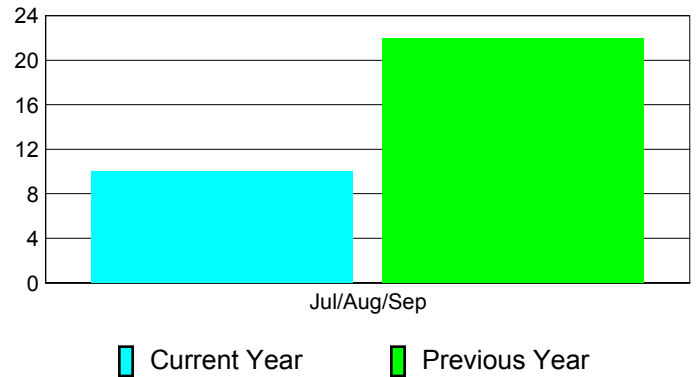

Membership Results
2012-2013

Membership
2011-2012

Month	Net Memb Goal	Actual New Memb	Actual Dropped Memb	Gain/Loss of Memb	Gain/Loss of Memb
Jul/Aug/Sep	20	73	-63	10	22
Totals	20	73	-63	10	22

Membership Results 2012-2013

Goal, New, Dropped, Gain/Loss

Comparison of Membership Gain/Loss

Current Year Compared to the Previous Year

Gender Comparison 2012-2013

Male Female