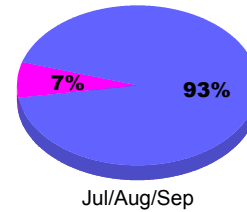

Membership Results
2012-2013

Membership
2011-2012

Month	Net Memb Goal	Actual New Memb	Actual Dropped Memb	Gain/Loss of Memb	Gain/Loss of Memb
Jul/Aug/Sep	20	73	-63	10	22
Totals	20	73	-63	10	22

Membership Results 2012-2013

Goal, New, Dropped, Gain/Loss

Comparison of Membership Gain/Loss

Current Year Compared to the Previous Year

Gender Comparison 2012-2013

Male Female