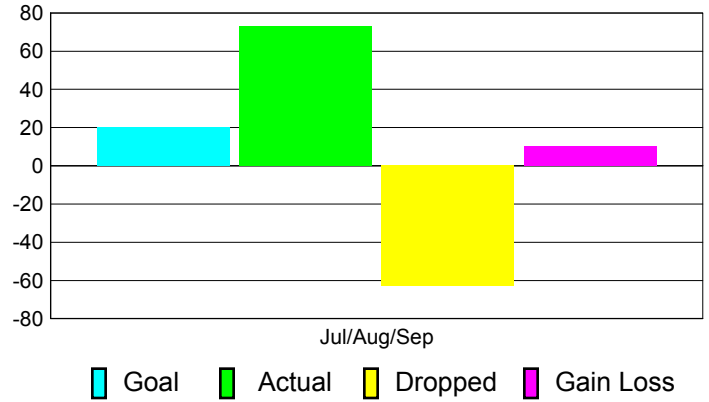

Membership Results 2012-2013

Goal, New, Dropped, Gain/Loss